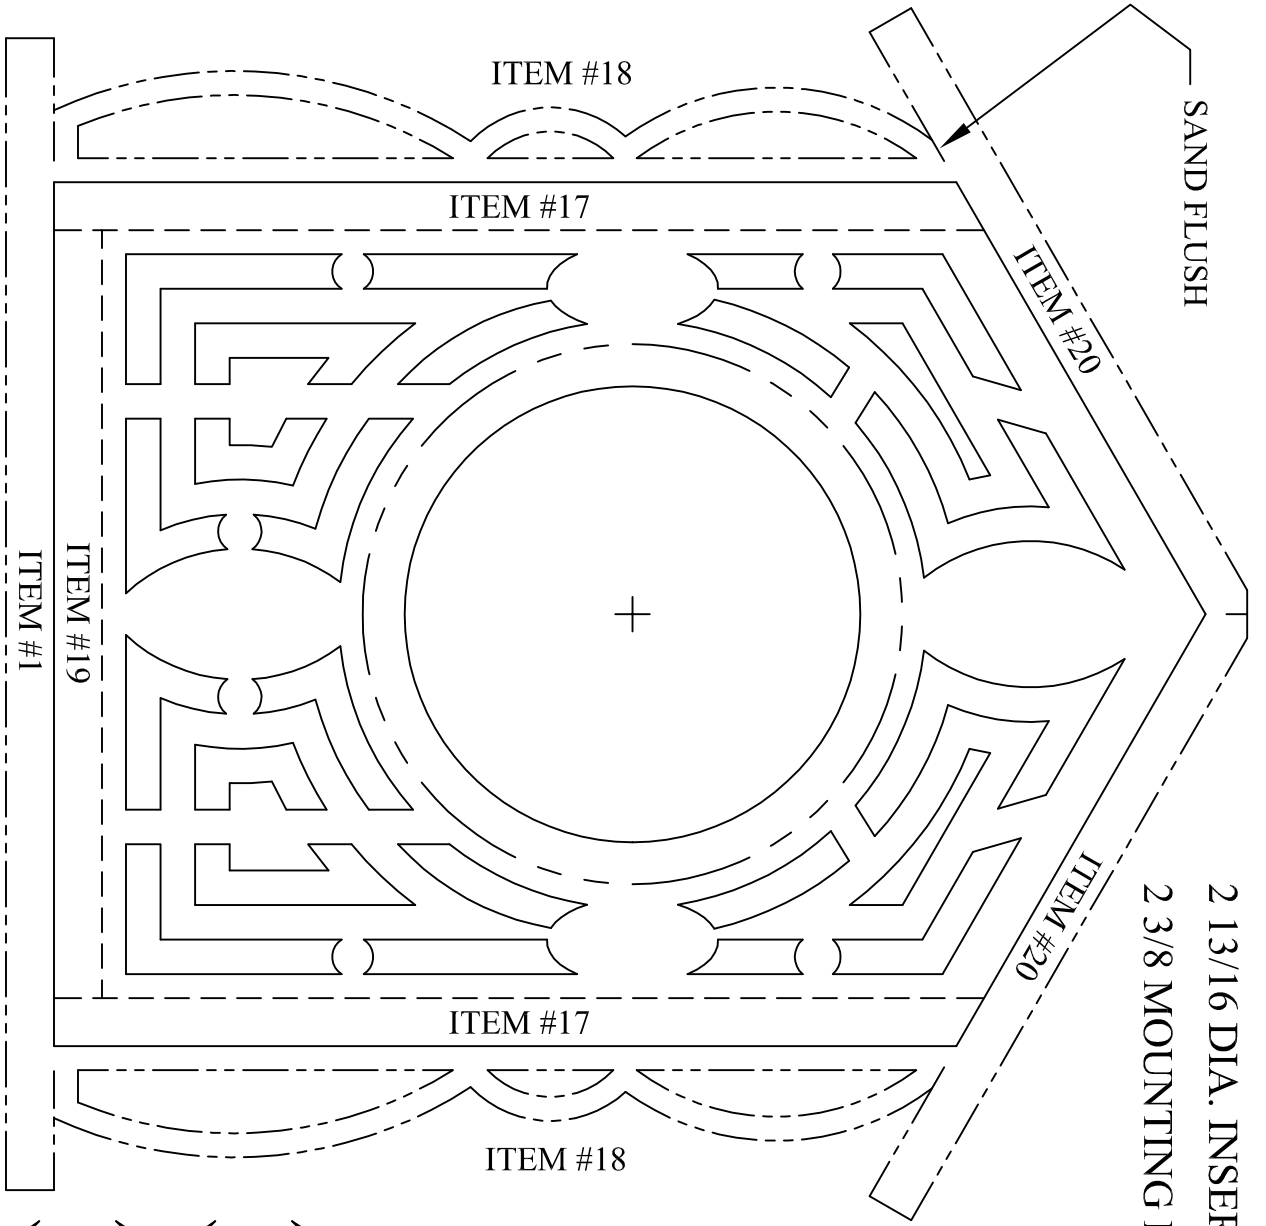

SAND FLUSH

2 13/16 DIA. INSERT
2 3/8 MOUNTING DIA.

22 CROWN
QTY.: 1
SIZE: 1/4" x 1 1/4" x 4"

GRAIN FLOW

15 HEAD FRONT
QTY.: 1
SIZE: 1/4" x 4 1/2" x 6 1/2"

16 HEAD BACK
QTY.: 1
SIZE: 1/4" x 4 1/2" x 6 1/2"
(CENTER HOLE ONLY)

Designed By:
D. WILCKENS

Date:
12/27/12

COPYRIGHT ©
ALL RIGHTS RESERVED

Title:
THE WEBSITE 3 CLOCK

Scale:
FULL

Drawing #:
WW-0566

Sheet
6 of 10

Wilckens Woodworking
Network Designs